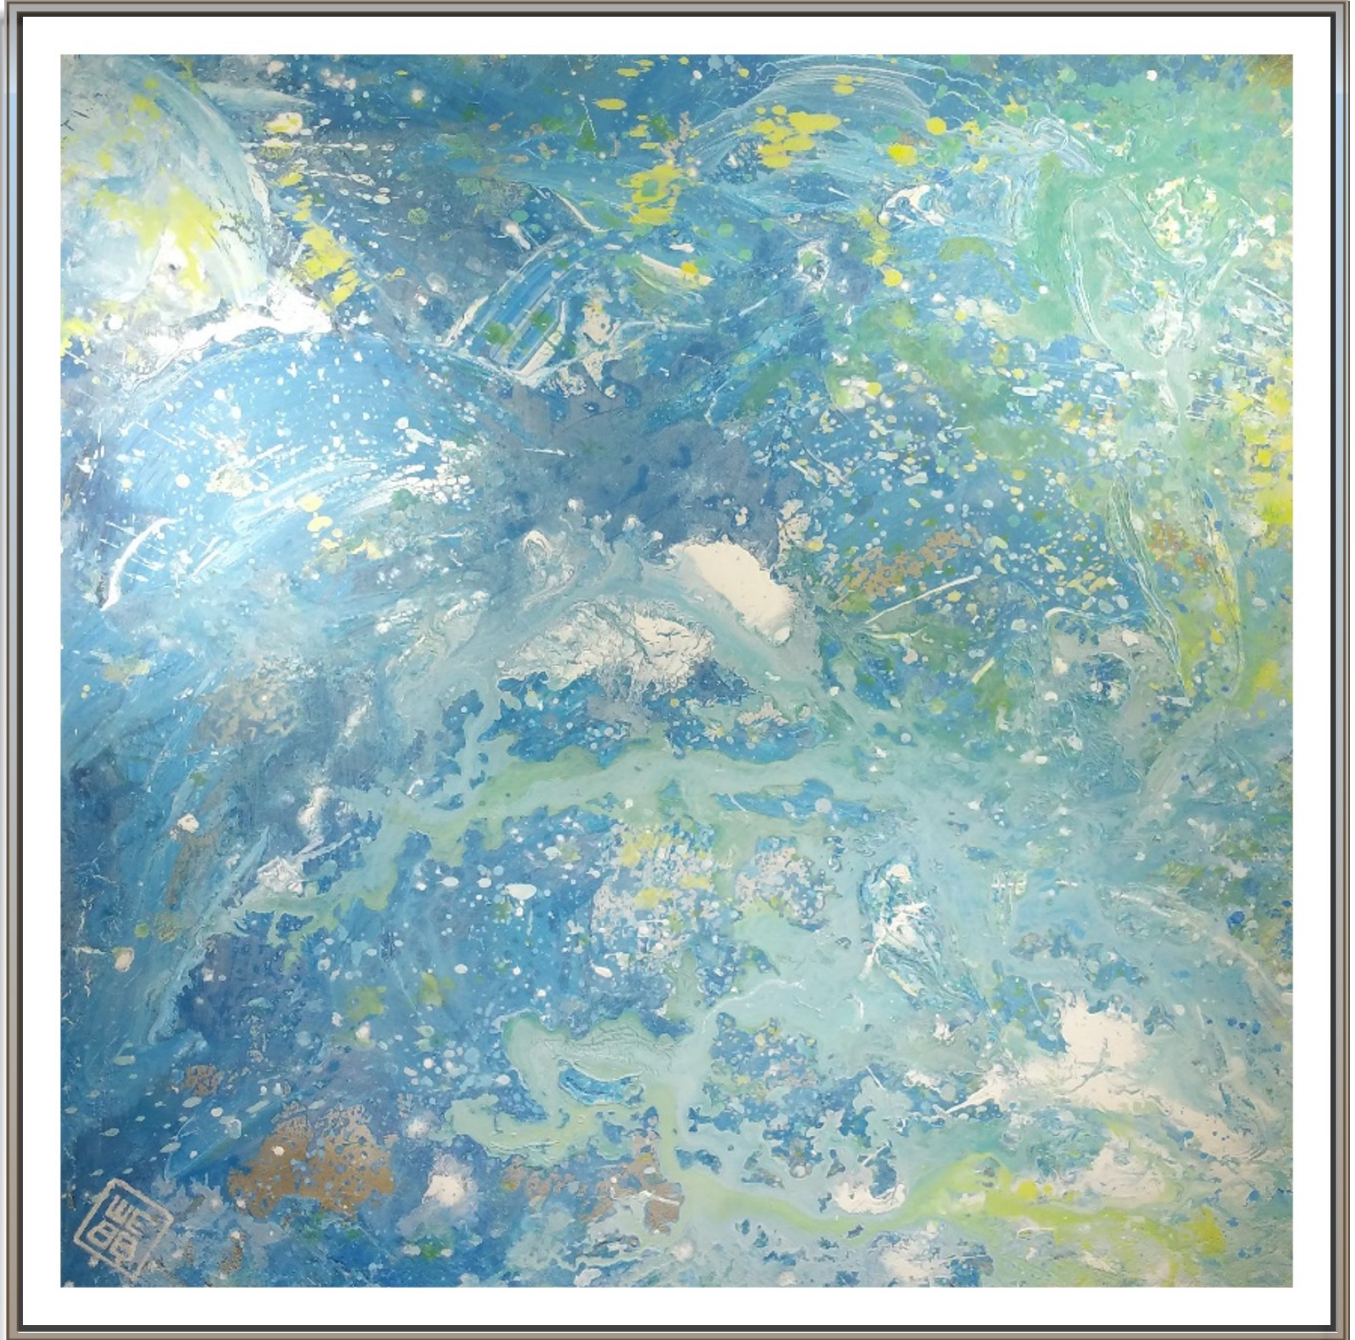

STEPHENELLIOTTWEBB

"Aurora"

by Stephen Elliott Webb - 2016
Mixed Media
48" wide x 48" high on Gallery Wrapped Canvas
Left Side of "Aurora Borealis" Diptych