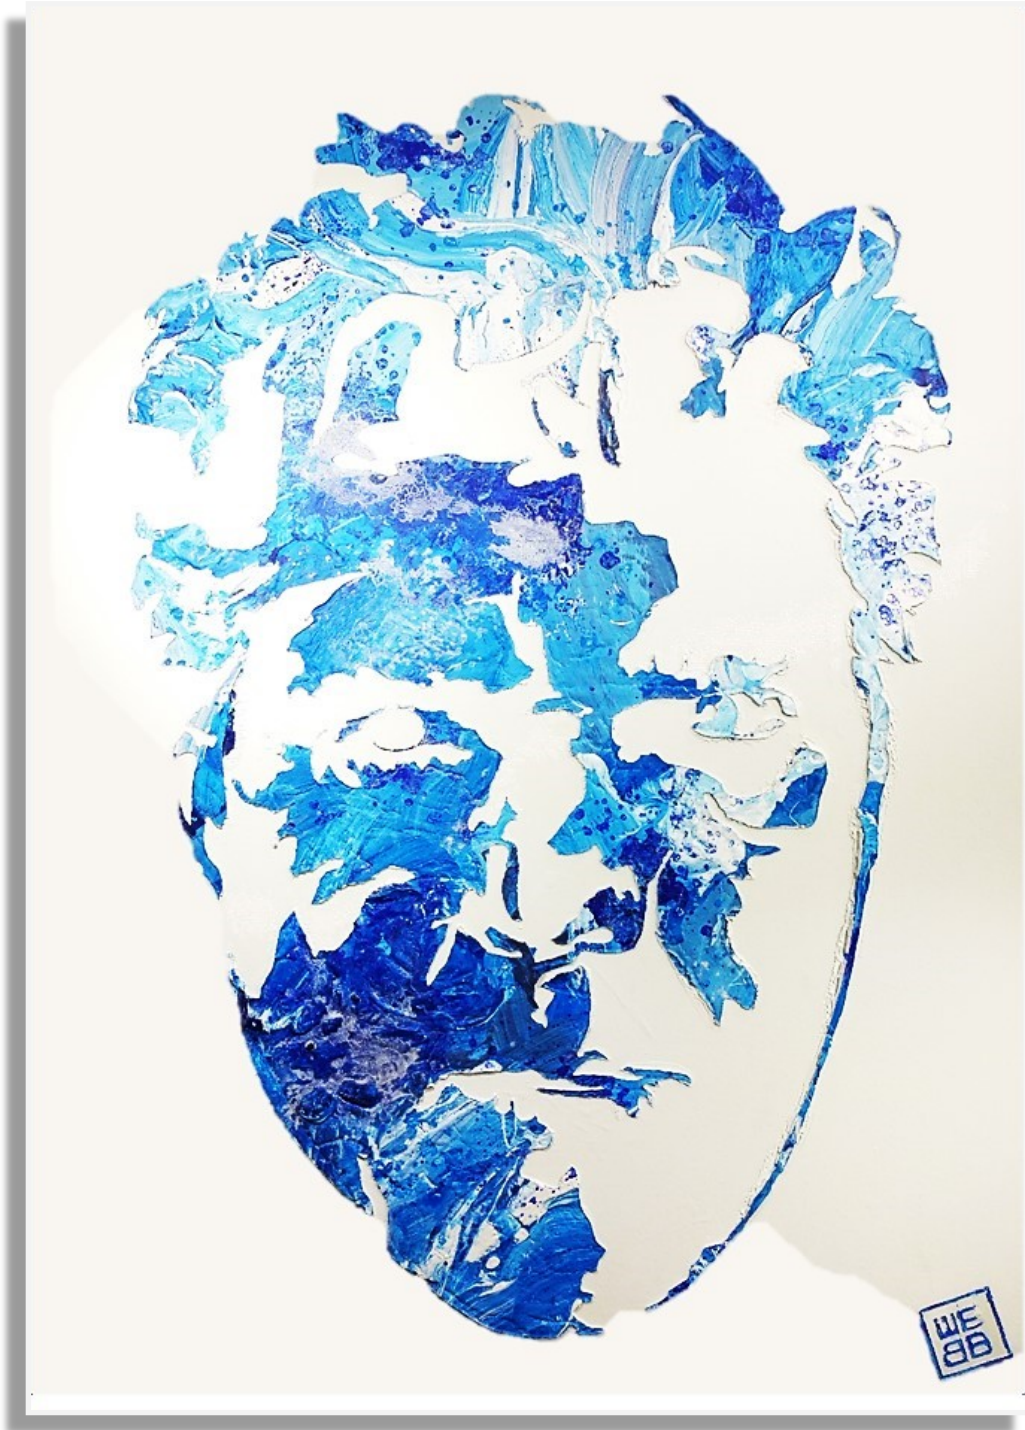

STEPHENELLIOTTWEBB

"Selfie"
by Stephen Elliott Webb - 2016
Mixed Media on Birch Panel
36" x 48"